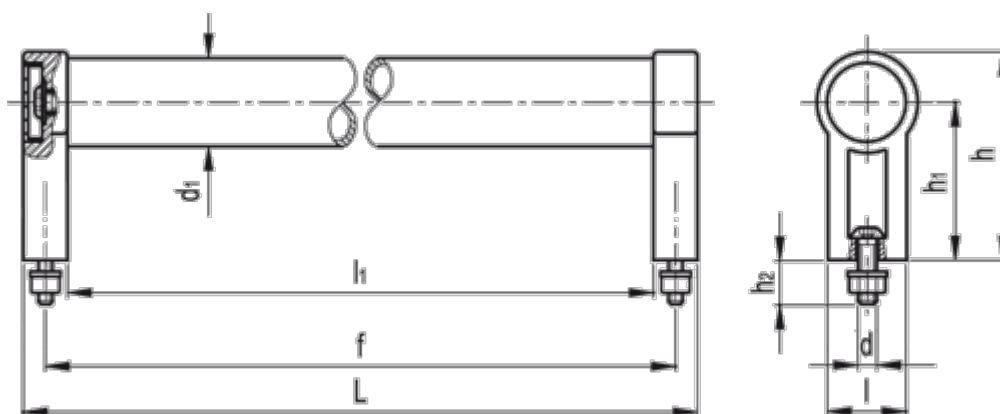

# Data Sheet

Article number: 20568280600B

Description: E+G Tubular handle GN333.1-28-600-B-SW  
B Mounting from top

## Measures

$d = M6$

$d_1 = 28$

$f = 600$

$h = 66$

$h_1 = 50$

$h_2 = 13$

$L = 614$